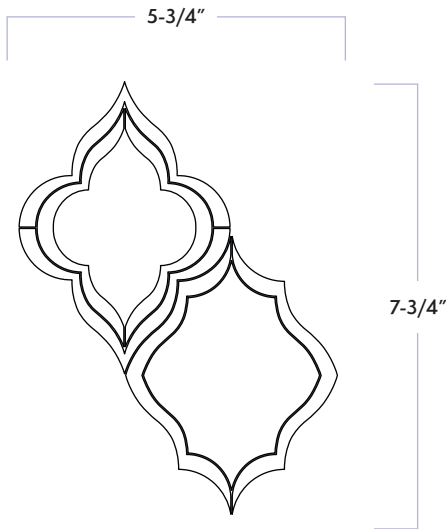

Sterling Row™

Wingtip

DATE REVISED: SEPTEMBER 2023

WALKER ZANGER™

MATERIAL	Porcelain & Natural Stone
FINISH	Natural
THICKNESS	3/8"
SHEET SIZE	5-3/4" x 7-3/4"
COVERAGE SQFT/PIECE	0.3131 SqFt
MOUNTING	Mesh

AVAILABLE COLORS